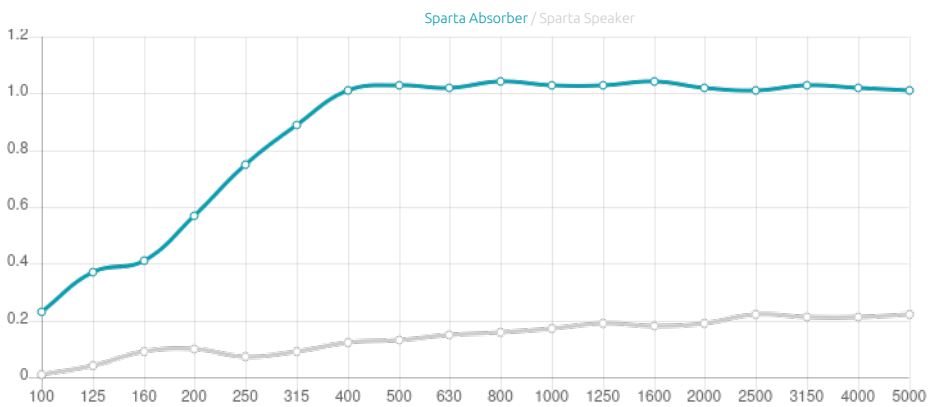

Performance

Features

Type: Absorber

Absorption Range: 350 Hz to 8000 Hz

Acoustic Class: B | (aw) = 0,95

Available fire rate:

FG | Furniture Grade

Materials:

- Acoustic fabric
- Structural frame
- Calibrated cell acoustic foam.

Dimensions:

FG - SF | 1190x595x60mm | 3.38 Kg

FG - WF | 1190x595x60mm | 3.38 Kg

Technical Information

Sparta - Range

Sparta is an acoustic panel with a simple design, that provides a broadband absorption range.

Sparta Speaker is made using an acoustically transparent fabric, carefully developed to preserve the speaker response pattern.

Sparta is an acoustic panel with a simple design fashioned for an absorption treatment range from 350 Hz up to 8000 Hz.