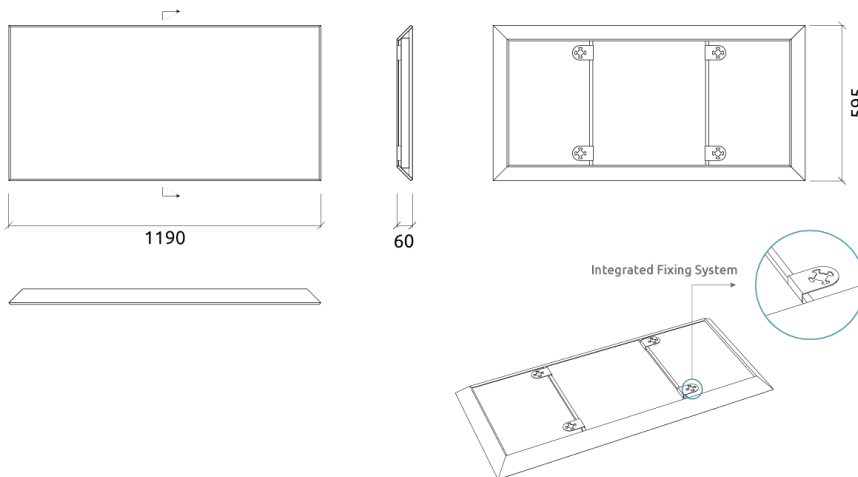

- Acoustic fabric
- Structural frame
- Calibrated cell acoustic foam.

Dimensions:

FG - SF | 1190x595x60mm | 3.38 Kg

FG - WF | 1190x595x60mm | 3.38 Kg

Technical Information

Sparta - Range

Sparta is an acoustic panel with a simple design, that provides a broadband absorption range.