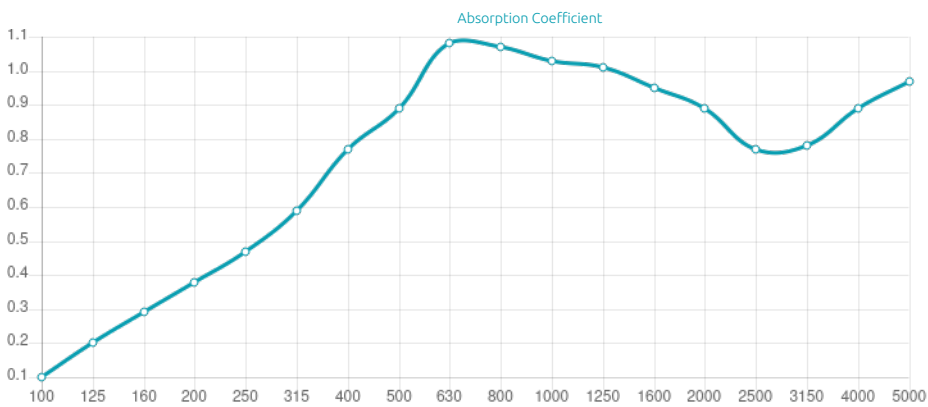

Performance

Features

Type:
Acoustic Absorber
Absorption range: 315 Hz to 3150 Hz

Acoustic Class: C | (α_w) = 0,75

Available fire rate:
FG | Furniture Grade

Materials:
- Natural wood | Lacquered HMDF
- Acoustic fabric
- Marine grade plywood structural frame
- Calibrated cell acoustic foam (Rear panels' air cavities)