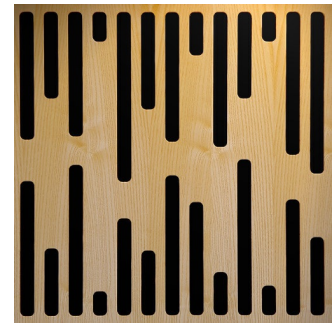

The latest addition to the Pro Audio and studio range.

Orion brings the distinct design of our flagship Logan diffuser to new horizons. An array of Orion absorbers create areas with a distinct acoustic response, each calibrated to work at a certain frequency range.

Using these Helmholtz-style absorption techniques boosts mid-low and mid range absorption, whilst the open areas of the panel are enough to guarantee high-frequency absorption. Orion is a great technical product, designed for the studio world, where each surface is critical - making sure that you get the best out of your studio. Orion's performance begins at 315 Hz and offers effective and even absorption up to 3150 Hz.

- Orion is an impressive combination of unique Artnovion acoustic design with high performance acoustical cores.

- Orion absorber panels can be effortlessly installed on walls or ceilings.

Product finishes

(FG - LW) Lacquered Wood Finishes

(FG - NW) Natural Wood Finishes

Orion W - Absorber

Wooden Absorber

Purpose

- Sweet spot sound field distribution
- RT reduction

Recommended for

- Control Room
- Recording Room
- Home Studio
- Broadcast Studio
- Vocal Booth
- Drum Room

Fixing Systems

Wall & Ceiling

+ FixArt Clip

+ GlueArt 2.0

+ Instant Fix Kit

+ FixArt - Tube

Ceiling

+ FixArt Cloud

Add-ons

+ FixArt Connect

+ FixArt Tube Lock

+ M6 Screw Thread receiver - Add-on

+ Fabric side cover kit

Mobile

+ Kit Mobile Wall