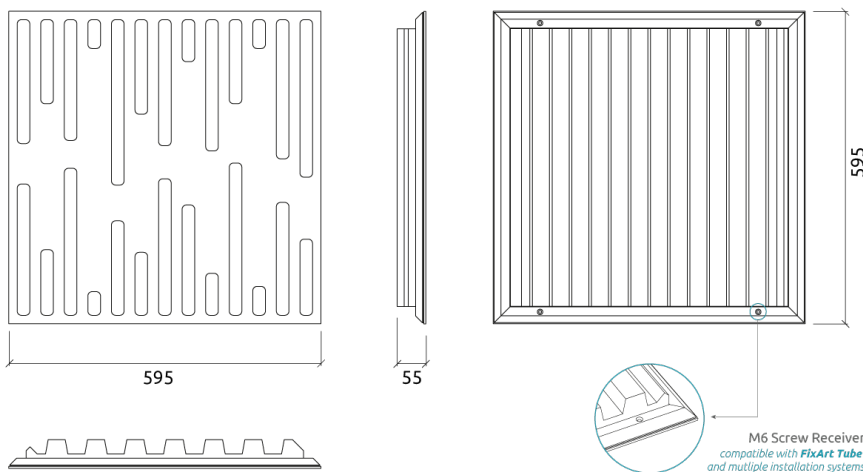

Performance

Features

Type:
Acoustic Absorber
Absorption range: 315 Hz to 3150 Hz

Acoustic Class: C | (α_w) = 0,75

Available fire rate:
FG | Furniture Grade

Materials:
- Natural wood | Lacquered HMDF
- Acoustic fabric
- Marine grade plywood structural frame
- Calibrated cell acoustic foam (Rear panels' air cavities)

Four M6 Screw Thread receiver included on each panel.

Dimensions:

FG - LW | 595x595x55mm | 1.78 Kg
FG - NW | 595x595x55mm | 1.87 Kg

Technical Information

The latest addition to the Pro Audio and studio range.