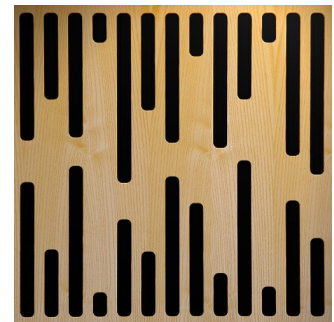

Performance

Features

Type:
Acoustic Absorber
Absorption range: 315 Hz to 3150 Hz

Acoustic Class: C | (α_w) = 0,75

Available fire rate:
FG | Furniture Grade

Materials:
- Natural wood | Lacquered HMDF
- Acoustic fabric
- Marine grade plywood structural frame
- Calibrated cell acoustic foam (Rear panels' air cavities)

Four M6 Screw Thread receiver included on each panel.

Dimensions:

FG - LW | 595x595x55mm | 1.78 Kg
FG - NW | 595x595x55mm | 1.87 Kg

Technical Information

The latest addition to the Pro Audio and studio range.