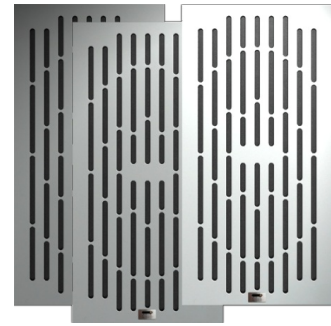

Skyros - Tuneable Absorber

Skyros is a flagship product for the professional audio market, used solely for the treatment of Mid and high frequencies in a room.

Skyros' unique technology allows adjustment to target a specific range of mid and high frequencies, from 125Hz to 6000Hz. For a more efficient acoustical treatment we recommend installing on the walls.

With a simple and timeless design, Skyros comes with a fabric or Wood finish available in different colours and adjustable to your unique preferences and environment.

Product finishes

(FG - LW) Lacquered Wood Finishes

(FG - NW) Natural Wood Finishes

Purpose

- First reflection control
- RT reduction
- Extended mid-low frequency absorption
- Reducing excessive reverberation

Recommended for

- Control Room
- Recording Room
- Home Studio
- Broadcast Studio
- Vocal Booth

Fixing Systems

Wall

+ FixArt Clip

+ FixArt - Tube

Add-ons

+ FixArt Connect