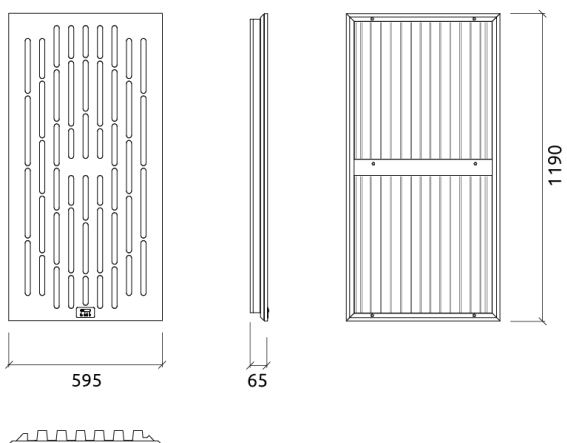

Technical Information

Features

Type: Tuneable Absorber
- Tuneable Mid-Low | Mid | Mid-High absorption, ranging to 100% reflection.

Absorption range: 125 Hz to 6000 Hz

Acoustic Class: B | (α_w) = 0,75

Available fire rates:
FG | Furniture Grade

Material:
- Natural Wood veneer | Lacquered HMDf
- Marine grade plywood structural frame
- Marine grade plywood structural frame
- Calibrated cell acoustic foam

Dimensions:
- 595x1190x65mm

Six M6 Screw Thread receiver included on each panel.

Tuneable to target Mid-Low | Mid | Mid-High Frequency

Dimensions:

FG - LW | 595x1190x62mm | 6.58 Kg
FG - NW | 595x1190x62mm | 6.22 Kg