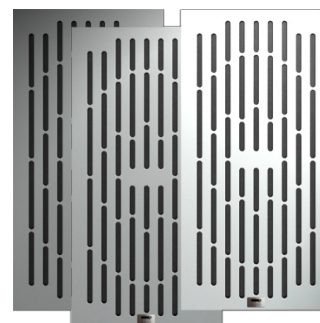

Performance

Technical Information

Features

Type: Tuneable Absorber
 - Tuneable Mid-Low | Mid | Mid-High absorption, ranging to 100% reflection.

Absorption range: 125 Hz to 6000 Hz

Acoustic Class: B | (α_w) = 0,75

Available fire rates:
 FG | Furniture Grade

Material:
 - Natural Wood veneer | Lacquered HMDf
 - Marine grade plywood structural frame
 - Marine grade plywood structural frame
 - Calibrated cell acoustic foam

Dimensions:
 - 595x1190x65mm

Six M6 Screw Thread receiver included on each panel.

Tuneable to target Mid-Low | Mid | Mid-High Frequency

Dimensions:

FG - LW | 595x1190x62mm | 6.58 Kg
 FG - NW | 595x1190x62mm | 6.22 Kg

Skyros - Tuneable Absorber

Skyros is a flagship product for the professional audio market, used solely for the treatment of Mid and high frequencies in a room.

Skyros' unique technology allows adjustment to target a specific range of mid and high frequencies, from 125Hz to 6000Hz. For a more efficient acoustical treatment we recommend installing on the walls.