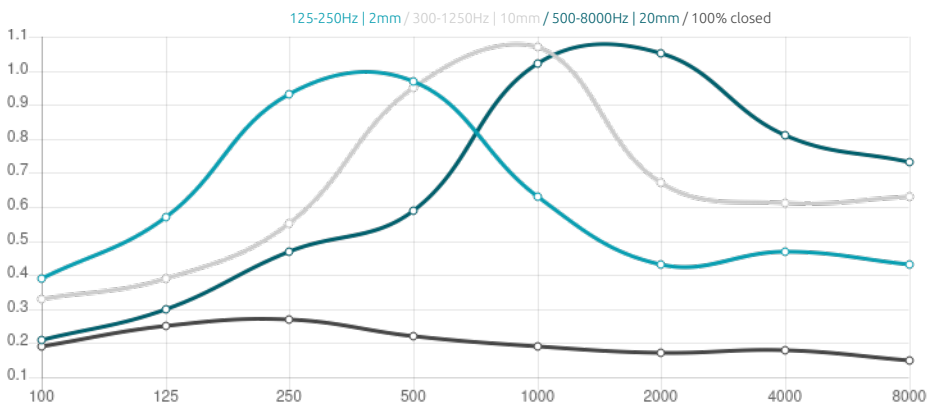

Performance

Technical Information

Features

Type: Tuneable Absorber
 - Tuneable Mid-Low | Mid | Mid-High absorption, ranging to 100% reflection.

Absorption range: 125 Hz to 6000 Hz

Acoustic Class: B | (α_w) = 0,75

Dimensions:
 - 595x1190x65mm

Six M6 Screw Thread receiver included on each panel.

Tuneable to target Mid-Low | Mid | Mid-High Frequency

Dimensions:

FG - LW | 595x1190x62mm | 6.58 Kg
 FG - NW | 595x1190x62mm | 6.22 Kg

Skyros - Tuneable Absorber

Skyros is a flagship product for the professional audio market, used solely for the treatment of Mid and high frequencies in a room.

Skyros' unique technology allows adjustment to target a specific range of mid and high frequencies, from 125Hz to 6000Hz. For a more efficient acoustical treatment we recommend installing on the walls.