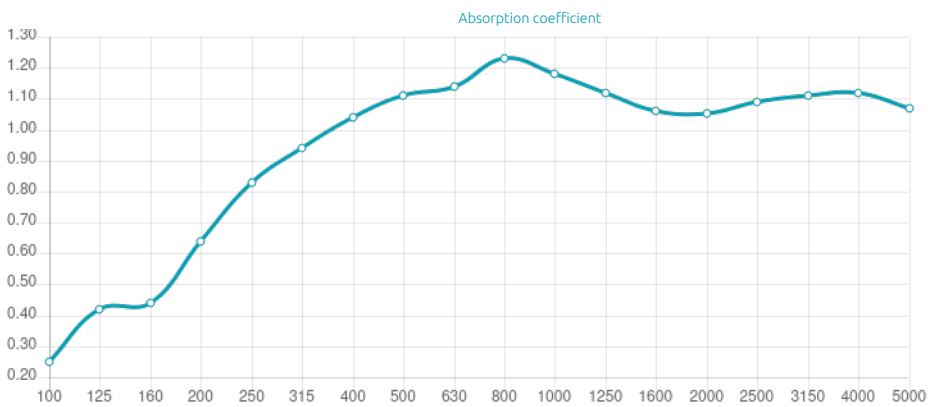

Performance

Features

Type: Absorber

Absorption Range:: 125 Hz to 8000 Hz

Acoustic Class:A | (aw) = 1,0

Available fire rate:
FG | Furniture Grade

- Materials:
- Acoustic fabric
 - Marine grade plywood structural frame
 - Calibrated cell acoustic foam

Six M6 Screw Thread receiver included on each panel.

Dimensions:

- FG - SF | 595x595x76mm | 1.28 Kg
- FG - WF | 595x595x76mm | 1.34 Kg

Technical Information

Andrea is one of the most efficient absorbers on the market.