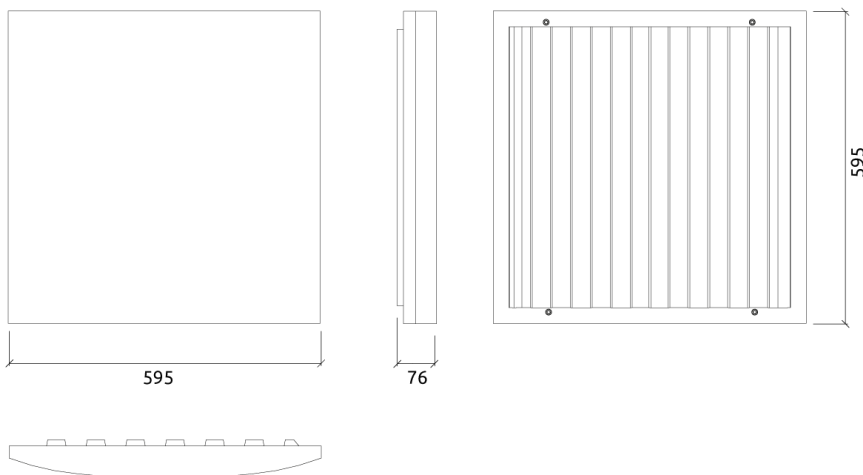

Six M6 Screw Thread receiver included on each panel.

Dimensions:

- FG - SF | 595x595x76mm | 1.28 Kg
- FG - WF | 595x595x76mm | 1.34 Kg

Technical Information

Andrea is one of the most efficient absorbers on the market.