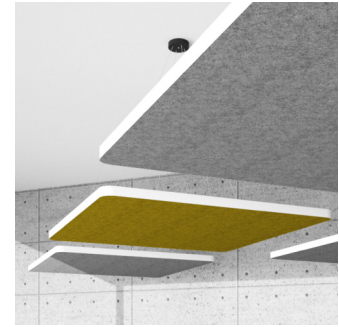

Myriad F Double SQR - Cloud | Felted Fabric Finishes (FR)  
- Felted Acoustic Fabric  
- Sound PET acoustic core - Euro Class B

Installation:

- Ceiling suspension kit included

Compatible with Gripple Angel™ Hanger

The PET core is a material made entirely from recycled PET plastic, that undergoes an environmentally-friendly transformation process into the non-woven acoustic core we use in this panel. To keep this process as efficient as possible, the thickness of the product may vary slightly (±3mm).

Dimensions:

FG - SF | 1150x1150x40mm | 2,5 Kg  
FR - GP | 1150x1150x40mm | 2,5 Kg  
FR - TT | 1150x1150x40mm | 2,5 Kg

Myriad Cloud is a continuation of the Myriad range, allowing you to extend your creativity across any part of your design. This lightweight acoustic panel has impressive performance, making it an ideal solution for large open environments that need broadband reverberation time control. Available in both single or multiple-point fully adjustable hanging systems, giving you fast and effortless installation. Myriad Cloud is available in our standard fabric finishes and also in a wide pallet of printed textures that make it a versatile solution, adaptable to any context.

**Product finishes**

**(FG - SF) Suede Fabric Finishes**

**(FR - GP) Glazed PET Finish**

**(FR - TT) Felted Fabric Finishes**

**Purpose**

- RT reduction
- Flutter echo control
- Improving speech intelligibility
- Effective broadband absorption