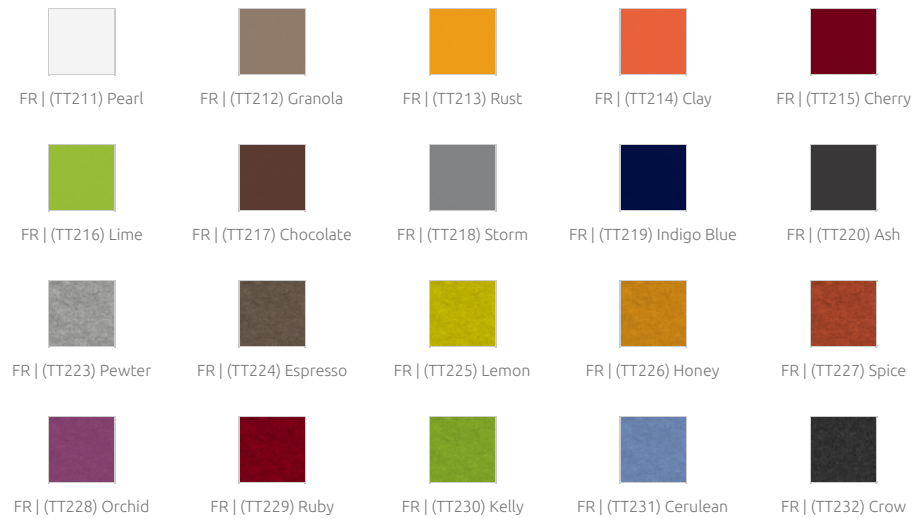

**Product finishes**

**(FG - SF) Suede Fabric Finishes**

**(FR - GP) Glazed PET Finish**

**(FR - TT) Felted Fabric Finishes**

**Purpose**

- RT reduction
- Flutter echo control
- Improving speech intelligibility
- Effective broadband absorption