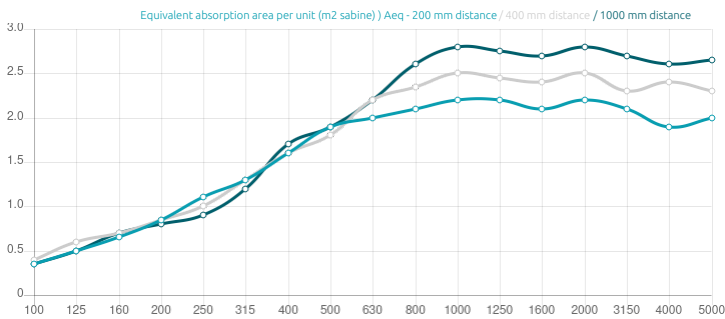

Performance

Technical Information

Features

Absorption Range: 350 Hz to 8000 Hz  
Acoustic Class: B | (aw) = 0,85

Recycled PET absorption - Class 1 product according to the OEKO-TEX® Standard 100.

This product is available in the following Fire Rates:  
FG | Furniture Grade  
FR | Fire Rated