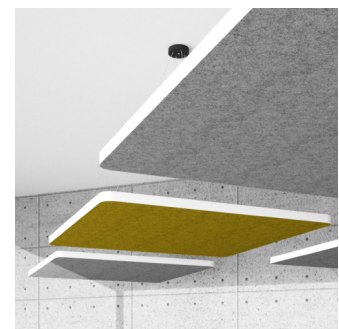

Performance