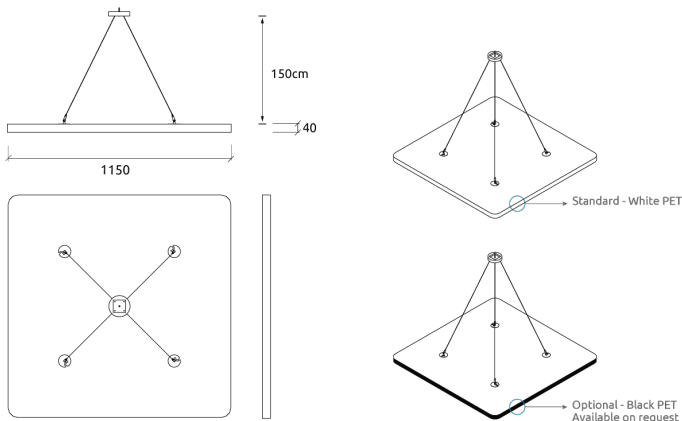

Technical Information

Features

Absorption Range: 350 Hz to 8000 Hz
Acoustic Class: B | (aw) = 0,85

Recycled PET absorption - Class 1 product according to the OEKO-TEX® Standard 100.

This product is available in the following Fire Rates:
FG | Furniture Grade
FR | Fire Rated

PRODUCT COMPOSITION:

Myriad F Double SQR - Cloud | Suede Fabric Finishes (FG):
- Suede Acoustic Fabric
- Sound PET acoustic core - Euro Class B

Myriad F Double SQR - Cloud | Glazed PET Finishes (FR)
- Glazed Sound PET - Euro Class B

Myriad F Double SQR - Cloud | Felted Fabric Finishes (FR)
- Felted Acoustic Fabric
- Sound PET acoustic core - Euro Class B

Installation:

- Ceiling suspension kit included

Compatible with Gripple Angel™ Hanger

The PET core is a material made entirely from recycled PET plastic, that undergoes an environmentally-friendly transformation process into the non-woven acoustic core we use in this panel. To keep this process as efficient as possible, the thickness of the product may vary slightly (±3mm).

Dimensions:

FG - SF | 1150x1150x40mm | 2,5 Kg
FR - GP | 1150x1150x40mm | 2,5 Kg
FR - TT | 1150x1150x40mm | 2,5 Kg