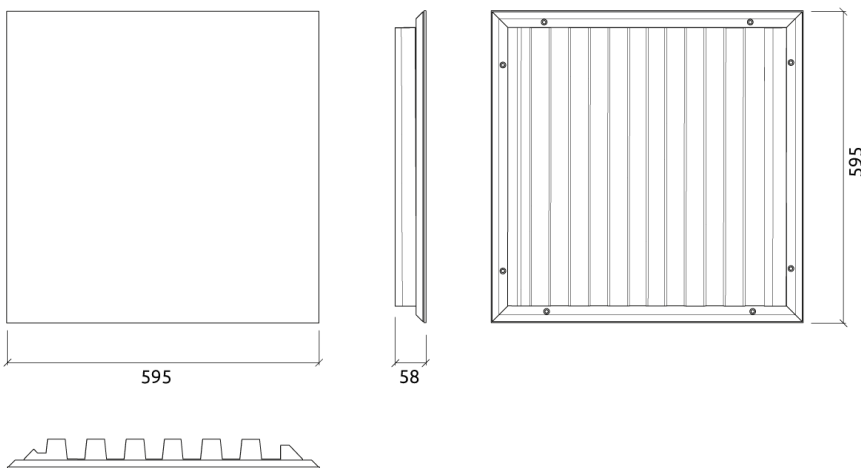

Equipped with eight M6 Screw Thread receiver

Technical Information

Dimensions:

- FG - SF | 595x595x52mm | 1.0 Kg
- FG - WF | 595x595x52mm | 1.2 Kg

Ulysses is an acoustic panel with a simple design fashioned for an absorption treatment range from 160 Hz up to 8000 Hz.