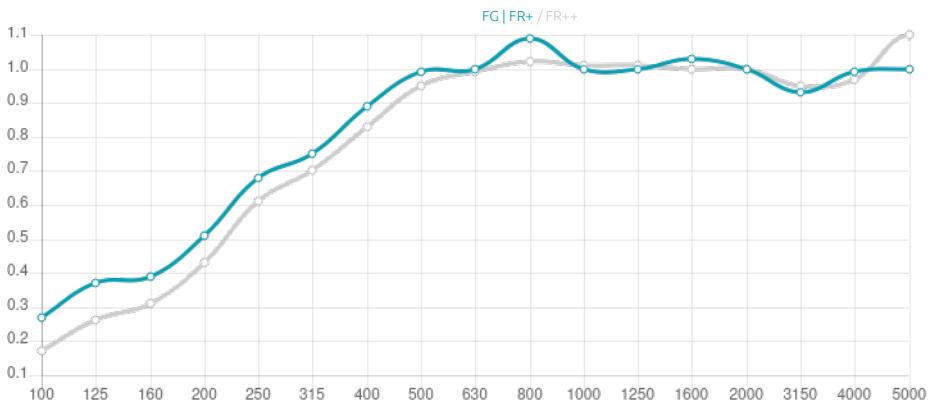

Performance

Features

Type:
Absorber

Absorption range: 160 Hz to 8000 Hz

Acoustic Class: A | (α_w) = 0,95

Available fire rates:
FG | Furniture Grade

- Material:
- Acoustic fabric
 - Marine grade plywood structural frame
 - Calibrated cell acoustic foam