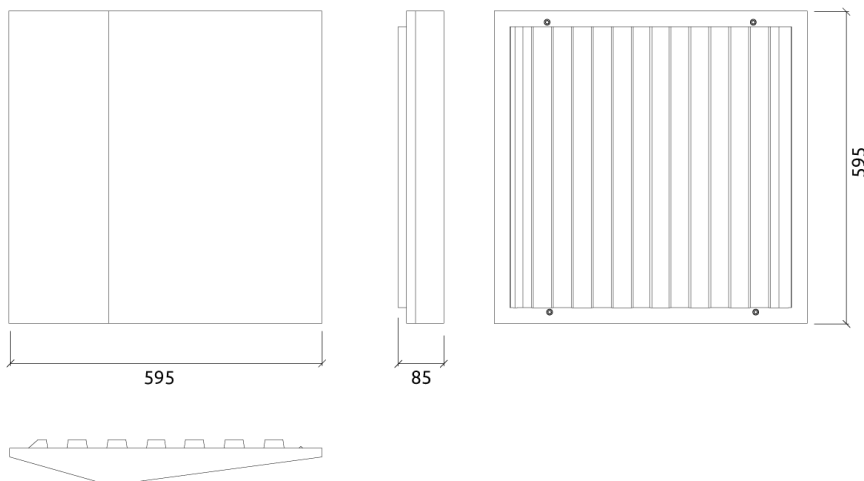

Six M6 Screw Thread receiver included on each panel.

Dimensions:

FG - SF | 595x595x88mm | 1.2 Kg
FG - WF | 595x595x88mm | 1.25 Kg

Technical Information

Dawson Absorber was designed to control noise, sound reflections and excessive reverberation, in a decorative manner. Manufactured with premium materials and carefully wrapped with acoustic fabric, this product has an outstanding performance from mid to high frequencies.

Using a patented technique, the rear crenellated surface of the panel was designed to optimise performance by increasing surface area, reduce raw material waste and improve shipping, reducing packaging size and increasing the products resistance. Available in standard market furniture grade fire rate, appropriate for home use applications, compliant with all domestic level fire grades; and Fire Rate + fire resistance, compliant with entry-level fire resistance, certified under specific European and American regulations. Available in 7 standard colours, plus customised colours on demand.