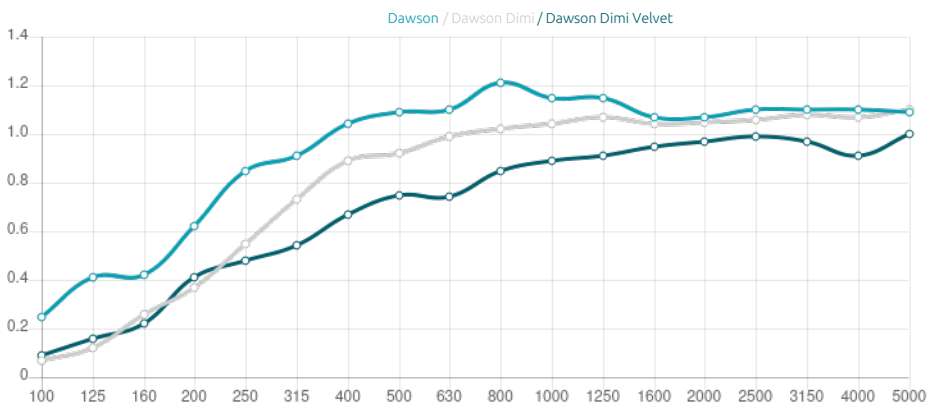

Performance

Features

Type: Absorber

Absorption Range: 125 Hz to 8000 Hz

Acoustic Class: A | (aw) = 1,0

Available Fire Rate:
FG | Furniture Grade

- Materials:
- Acoustic fabric
 - Marine grade plywood structural frame
 - Calibrated cell acoustic foam

Six M6 Screw Thread receiver included on each panel.

Dimensions:

FG - SF | 595x595x88mm | 1.2 Kg
FG - WF | 595x595x88mm | 1.25 Kg

Technical Information

Dawson Absorber was designed to control noise, sound reflections and excessive reverberation, in a decorative manner. Manufactured with premium materials and carefully wrapped with acoustic fabric, this product has an outstanding performance from mid to high frequencies.