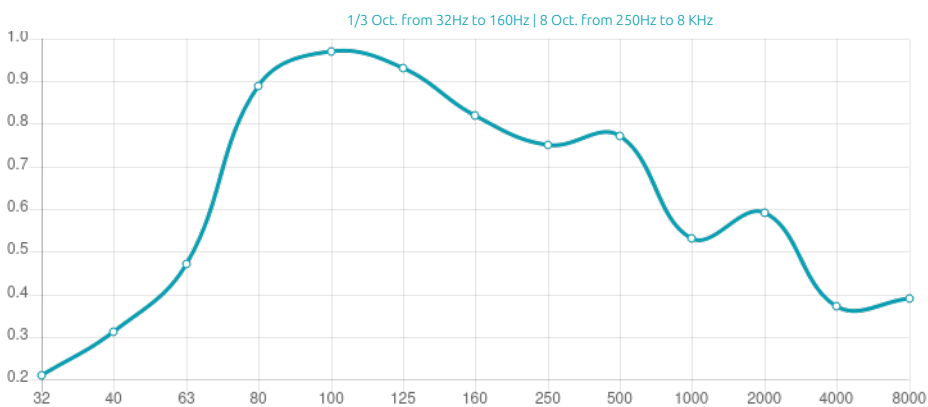

**Performance**

**Technical Information**

**Features**

Type:  
Pistonic Diaphragmatic Absorber  
Absorption range: 80 Hz to 120 Hz  
Peak Absorption Frequency: 90 Hz

Material:  
- Acoustic fabric | Natural Wood veneer | Lacquered HMDf  
- Marine grade plywood structural frame  
- Calibrated cell acoustic foam