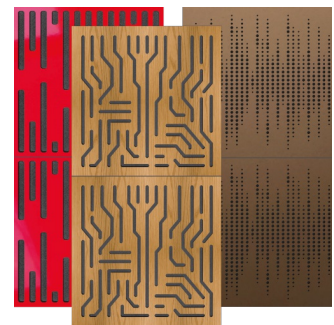

**Performance**

**Technical Information**

**Features**

Type:  
Pistonic Diaphragmatic Absorber  
Absorption range: 80 Hz to 120 Hz  
Peak Absorption Frequency: 90 Hz

Material:  
- Acoustic fabric | Natural Wood veneer | Lacquered HMDf  
- Marine grade plywood structural frame  
- Calibrated cell acoustic foam

Range | Dimensions:  
Azteka W - Bass Trap - Wall  
- 595x1190x56mm

Azteka doble W - Bass Trap - Wall  
- Size: 595x1190x56mm

Athos W - Bass Trap - Wall  
- 595x1190x56mm

Orion W - Bass Trap - Wall  
- 595x1190x56mm

Ulysses - Bass Trap - Wall  
- 595x1190x64mm

This panels can only be installed on vertical wall corners. Not for ceiling use.

**Dimensions:**

FG | 595x1190x58mm | 8.0 Kg

With a peak absorption from 80 Hz to 120 Hz, the Wall Bass Trap offers an enriched acoustic experience, directly attenuating standing waves. The various front designs available for the Wall Bass Trap allow you to create artistic patterns when mounted on the walls of your home studio or recording room, completely indistinguishable from the Artnovion absorber range.

The Wall Bass Trap - 595 x 1190 - equivalent to 2 standard panels, is equipped with a weighted pistonic membrane enclosing a volume with a high performance acoustic core. This design allows for a precisely tuned, high performance absorption. Bringing you the maximum performance in as least space as possible.