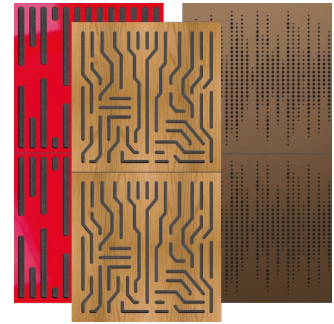

Range | Dimensions:  
Azteka W - Bass Trap - Wall  
- 595x1190x56mm

Azteka doble W - Bass Trap - Wall  
- Size: 595x1190x56mm

Athos W - Bass Trap - Wall  
- 595x1190x56mm

Orion W - Bass Trap - Wall  
- 595x1190x56mm

Ulysses - Bass Trap - Wall  
- 595x1190x64mm

This panels can only be installed on vertical wall corners. Not for ceiling use.

**Dimensions:**

FG | 595x1190x58mm | 8.0 Kg

With a peak absorption from 80 Hz to 120 Hz, the Wall Bass Trap offers an enriched acoustic experience, directly attenuating standing waves. The various front designs available for the Wall Bass Trap allow you to create artistic patterns when mounted on the walls of your home studio or recording room, completely indistinguishable from the Artnovion absorber range.

The Wall Bass Trap - 595 x 1190 - equivalent to 2 standard panels, is equipped with a weighted pistonic membrane enclosing a volume with a high performance acoustic core. This design allows for a precisely tuned, high performance absorption. Bringing you the maximum performance in as least space as possible.

**Product finishes**

(FG) Product Fire Grade - Furniture Grade

FG | (L01) Blanc

FG | (L03) Rouge

FG | (L05) Silver

FG | (L06) Noir  
Vintage

FG | (L07) Graphite  
Black

FG | (L08) Rose Gold