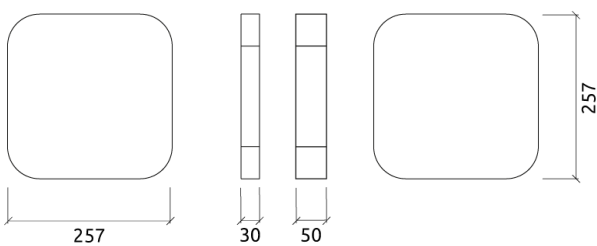

Technical Information

Features

Type:
Absorber

Absorption range: 315 Hz to 8000 Hz

Acoustic Class: B | (α_w) = 0,80

Available fire rate:
FG | Furniture Grade

Material:
- Acoustic fabric
- Calibrated cell acoustic foam

Dimensions:

FG - SF | 257x257x30mm | 0.08 Kg