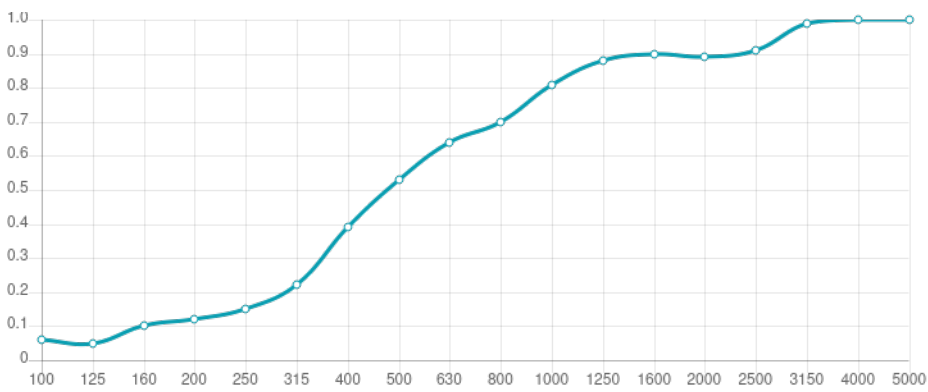

Performance

Technical Information

Features

Type:
Absorber

Absorption range: 315 Hz to 8000 Hz

Acoustic Class: B | (α_w) = 0,80

Available fire rate:
FG | Furniture Grade

Material:
- Acoustic fabric
- Calibrated cell acoustic foam

Dimensions:

FG - SF | 257x257x30mm | 0.08 Kg

Myriad is an acoustic absorber panel, designed for rooms that require a simple and efficient solution for reverberation control.

Made from high performance acoustic foam, covered with a premium acoustic fabric, Myriad excels in the high frequency range. Myriad unleashes its design potential when combining colours, allowing you to create beautiful designs and your own personalised patterns.